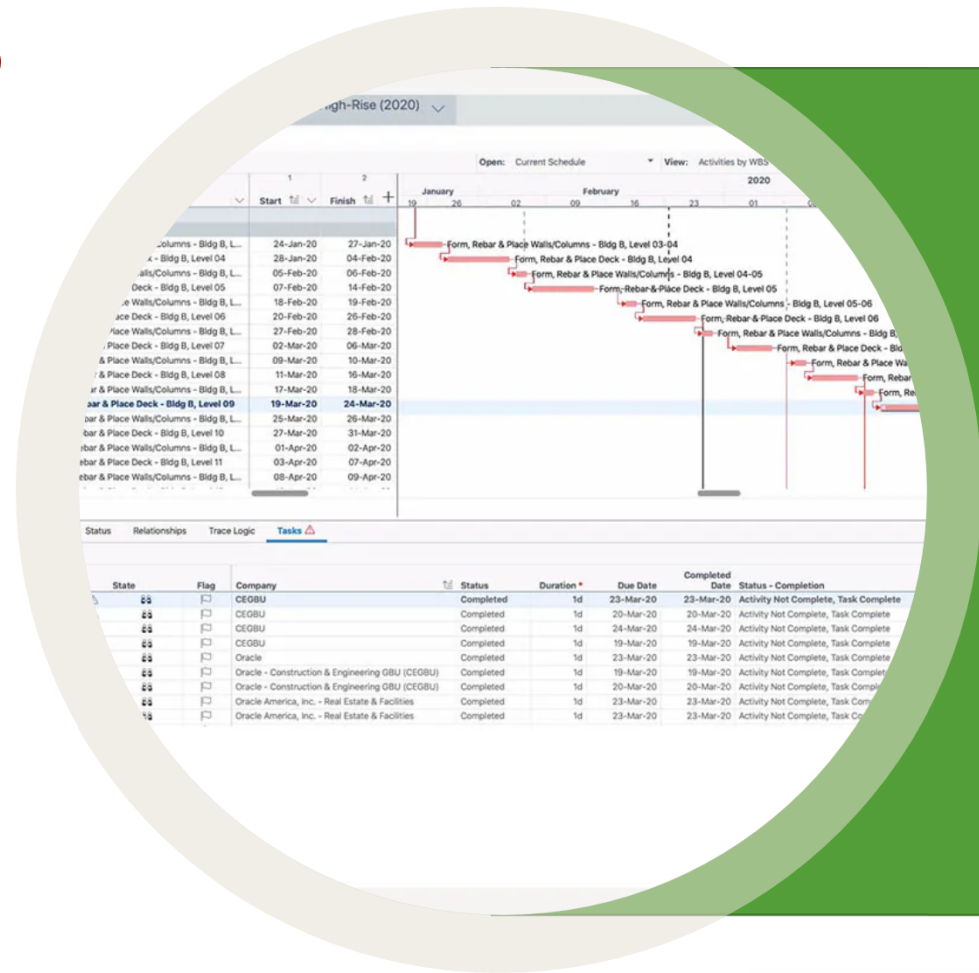

15+ Years Delivering Technical
Primavera Solutions

150+ Primavera
Implementations

Oracle Primavera Certified

ORACLE PRIMAVERA CLOUD ENABLEMENT PACKAGE

OPTION 1

- Cost: \$3,195
- Components:
 - Technical Setup (Day 1)
 - End User Training (Day 2)